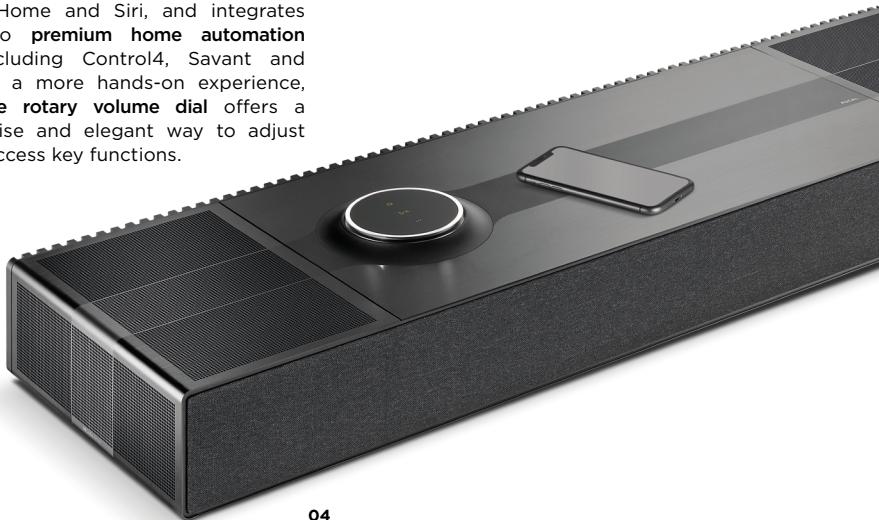

CONNECTED TO YOUR DESIRES

Designed for effortless living, Mu-so Hekla integrates seamlessly into your everyday routine. With versatile wired connections, including **HDMI eARC and optical Toslink**, it connects easily to your TV, gaming console, or CD/Blu-ray player, supporting everything from simpler 2.0 setups to fully immersive 7.1.2 configurations. **Dolby Atmos® technology** surrounds you in rich, three-dimensional sound for a truly cinematic experience at home.

Powered by the **Naim Pulse Platform**, Mu-so Hekla offers instant access to your favourite music. **Stream wirelessly** via AirPlay, Google Cast, UPnP™, or Bluetooth®, or connect directly to **streaming services** such as Tidal, Qobuz, Spotify, and QQ Music (China) - all easily managed through the **Focal & Naim app**. The app's **Multiroom feature** lets you synchronise playback across multiple Focal and Naim systems, filling your entire home with beautifully balanced sound.