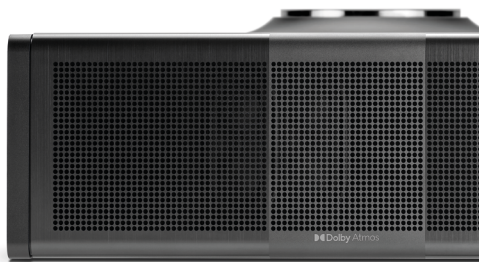

P.06
SOUND PERFORMANCE
& COMPACTNESS