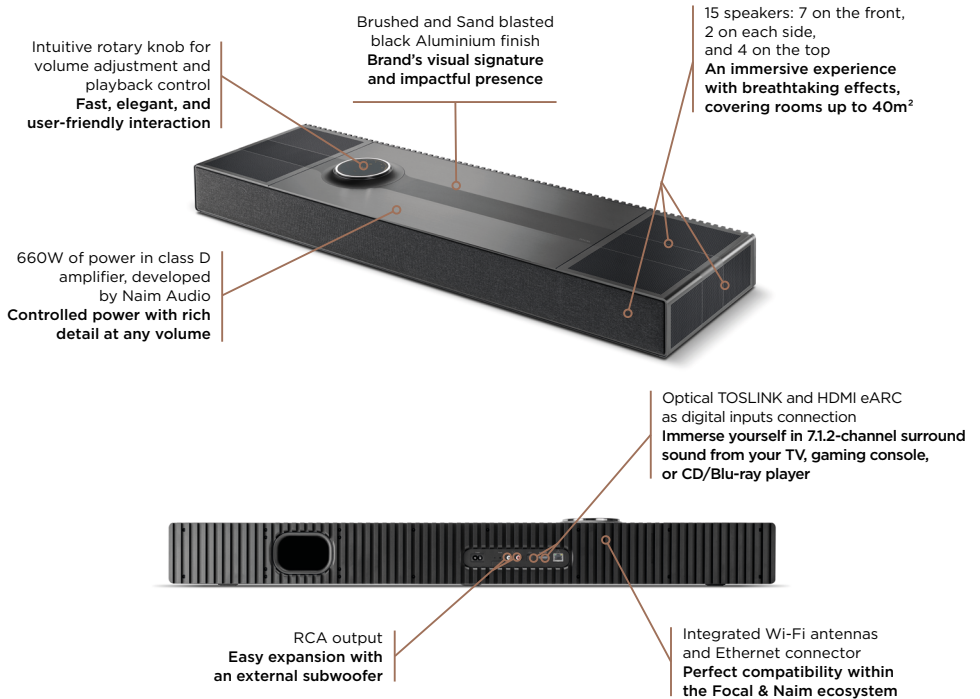

PRODUCT SHEET

Key points

- **A Home Cinema experience in an all-in-one system.**
  A single piece, discreet and powerful, to be placed on a piece of furniture.
- **Dolby Atmos® technology** for fully immersive playback of your compatible content - supporting configurations up to 7.1.2.
- **660 W of power delivered through 15 speaker drivers.** Immersive and powerful spatialisation.
- **Optimised connection** for seamless integration into your audiovisual setup (TV, gaming console, CD/Blu-ray player, subwoofer).
- **Latest streaming board from the Naim Pulse Platform, dedicated to our “Sphere” systems.** The NPP gives you access to your favourite streaming services with full connectivity and constant updates. The Sphere module is dedicated to our immersive speakers.
- **Control via Focal & Naim application, used by all Focal and Naim streamers.** Quick access through Widgets, smartwatches, or compatible voice assistants (Google and Apple). Multiroom and Party mode compatible.
- **Audio Mode “Sphere” by Focal and Naim,** designed by our engineers, with a hybridisation of Beamforming and Crosstalk Cancellation technologies.
- **ADAPT technology:** personalise the audio rendering according to your room's configuration.